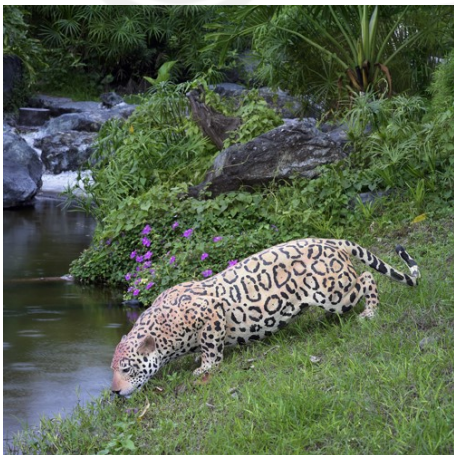

JAGUAR | JR 080110

SKU: JR 080110J

[Link to item on our website](#)

Price: £229.00

Stock: 2 in stock (can be backordered)

Weight	7 kg
Dimensions	130 × 37 × 38 cm