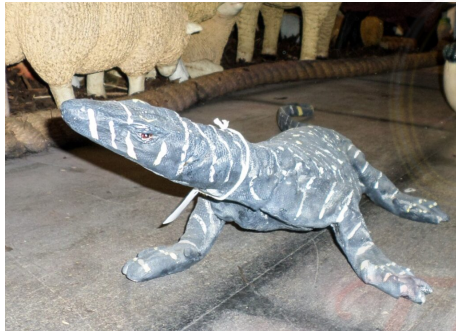

LACE MONITOR | JR 080113

SKU: JR 080113

[Link to item on our website](#)

Price: £139.00

Stock: This product is presently out of stock but is available to order. Please contact us before ordering to obtain a delivery date.

Weight	2 kg
Dimensions	123 × 34 × 18 cm