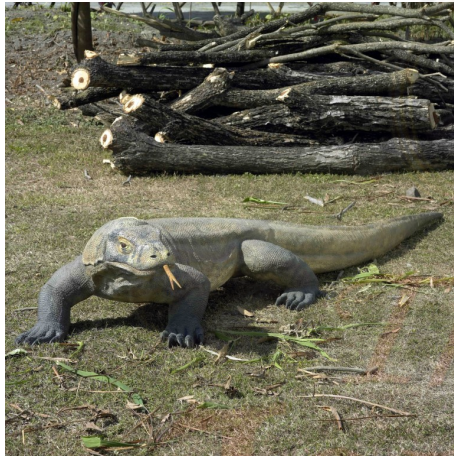

Weight	26 kg
Dimensions	220 × 98 × 30 cm

CROCODILE - MOUTH CLOSED - BRONZE EFFECT FINISH | JR 080123

SKU: JR 080123B

[Link to item on our website](#)

Price: £499.00

Stock: 1 in stock (can be backordered)

Weight	26 kg
Dimensions	220 × 98 × 30 cm