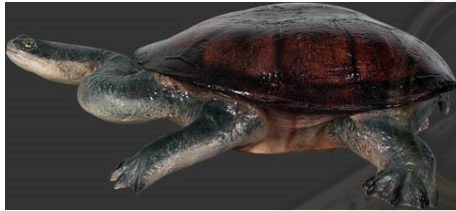

LONG NECK TURTLE | JR 100114

SKU: JR 100114

[Link to item on our website](#)

Price: £49.00

Stock: 9 in stock (can be backordered)

Weight

1 kg

Dimensions

44 × 33 × 14 cm