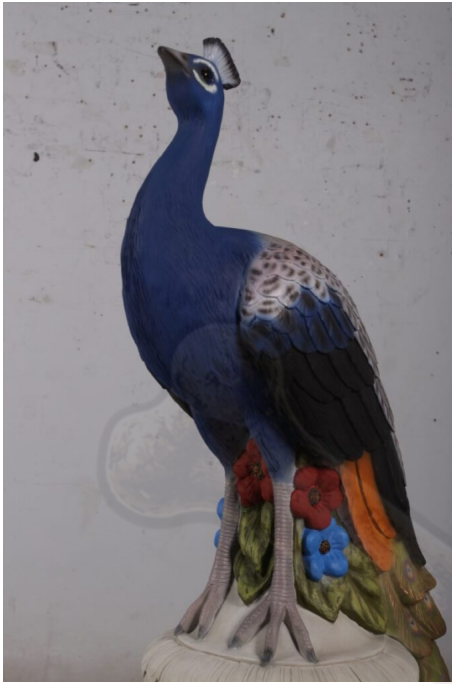

GIANT STAVERDEN CASTLE PEACOCK | JR 180180

SKU: JR 180180PTD

[Link to item on our website](#)

Price: £239.00

Stock: 2 in stock (can be backordered)

Weight

10 kg

Dimensions

55 × 40 × 119 cm