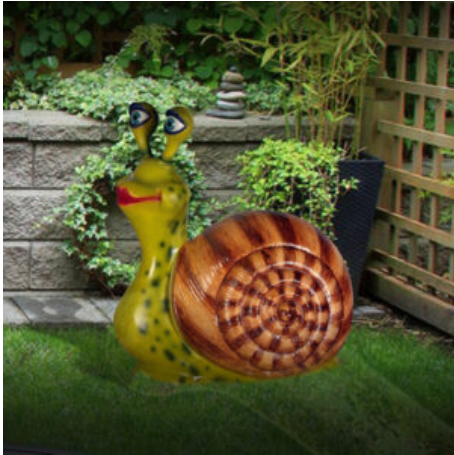

FALLOW DEER FAWN | JR 110108

SKU: JR 110108

[Link to item on our website](#)

Price: £149.00

Stock: 2 in stock (can be backordered)

Weight

8 kg

Dimensions

83 × 29 × 80 cm

SNAIL - FEMALE | JR 110028

SKU: JR 110028

[Link to item on our website](#)

Price: £99.00

Stock: 5 in stock (can be backordered)

Weight	3 kg
Dimensions	45 × 24 × 50 cm

SNAIL - MALE | JR 110027