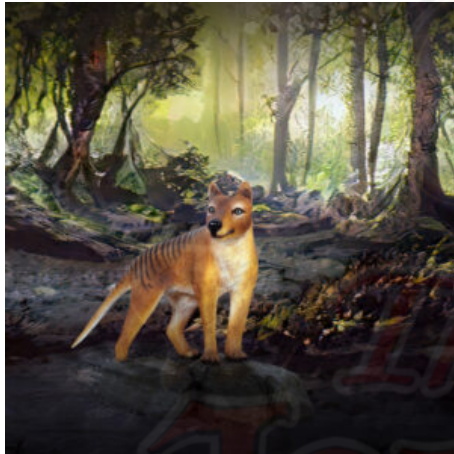

SKU: JR 100103

[Link to item on our website](#)

Price: £139.00

Stock: 2 in stock (can be backordered)

Weight

6 kg

Dimensions

94 × 28 × 60 cm