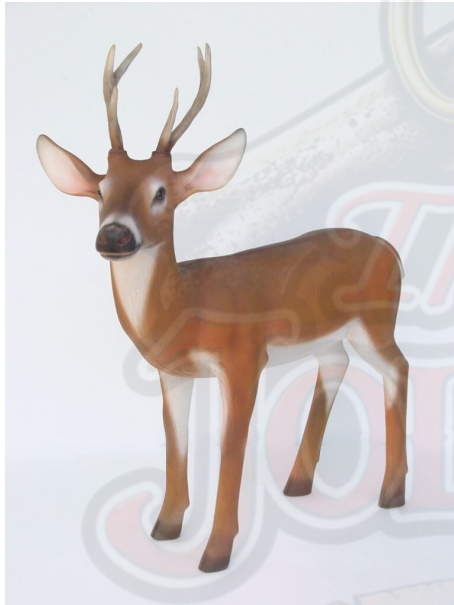

DEER BAMBI | JR 2229

SKU: JR 2229

[Link to item on our website](#)

Price: £259.00

Stock: This product is presently out of stock but is available to order. Please contact us before ordering to obtain a delivery date.

Weight

13 kg

Dimensions

110 × 34 × 96 cm