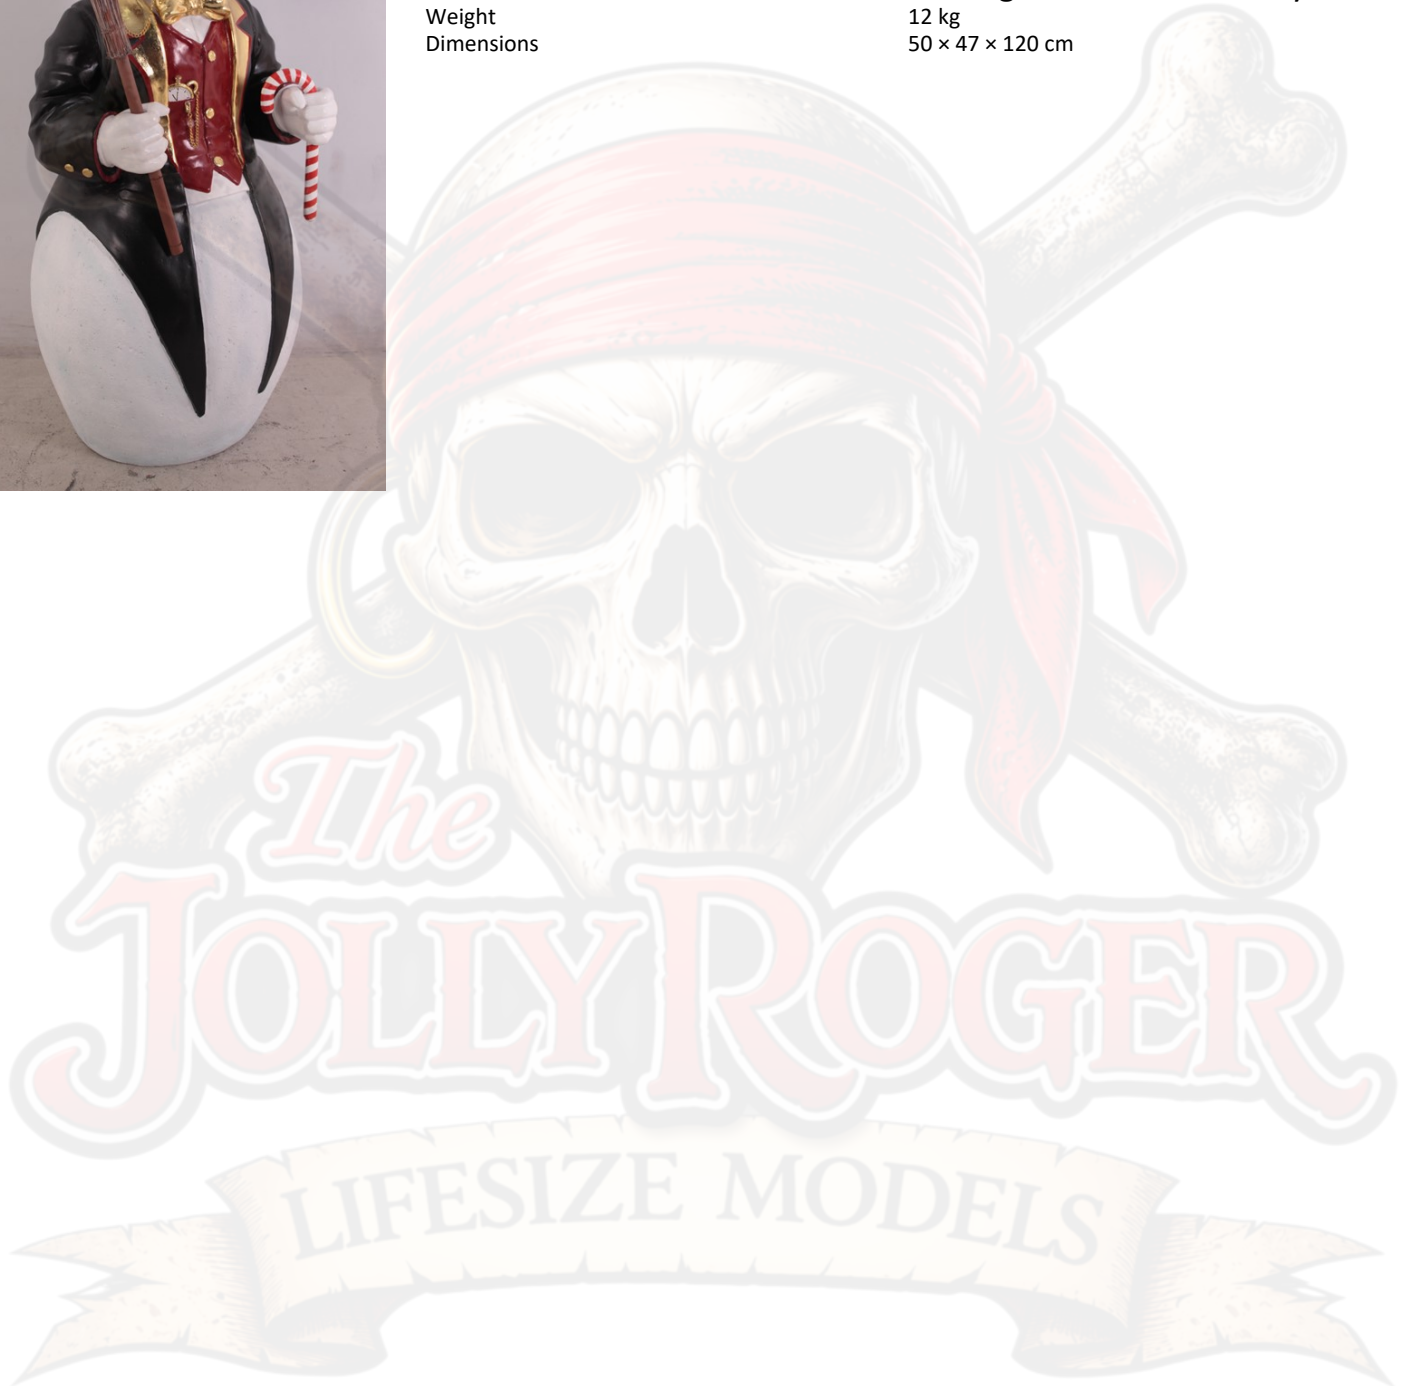

Dimensions

156 × 31 × 171 cm

SNOWMAN 5FT | JR 150050

SKU: JR 150050

[Link to item on our website](#)

Price: £489.00

Stock: 3 in stock (can be backordered)

Weight

Weight

10 kg

Dimensions

88 × 25 × 90 cm

SNOWMAN 4FT | JR 100006

SKU: JR 100006

[Link to item on our website](#)

Price: £329.00

Stock: This product is presently out of stock but is available to order. Please contact us before ordering to obtain a delivery date.

Weight

12 kg

Dimensions

50 × 47 × 120 cm

CATALOGUE

 SALES@LIFESIZE-MODELS.CO.UK