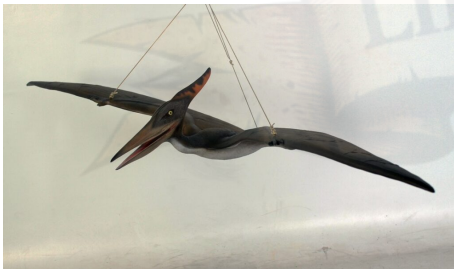

Price: £1,199.00

Stock: This product is presently out of stock but is available to order. Please contact us before ordering to obtain a delivery date.

Weight

95 kg

Dimensions

342 × 136 × 161 cm

BABY FLYING PTERANODON | JR 110062