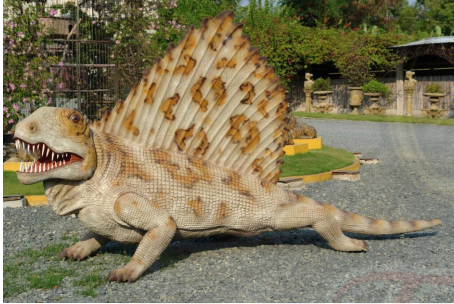

DIMETRODON | JR 2431

SKU: JR 2431

[Link to item on our website](#)

Price: £1,999.00

Stock: 1 in stock (can be backordered)

Weight

85 kg

Dimensions

376 × 120 × 190 cm