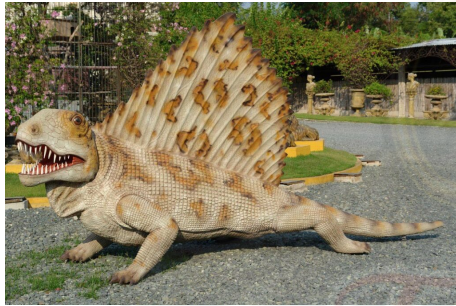

DIMETRODON | JR 2431

SKU: JR 2431

[Link to item on our website](#)

Price: £1,999.00

Stock: 1 in stock (can be backordered)

Weight

85 kg

Dimensions

376 × 120 × 190 cm