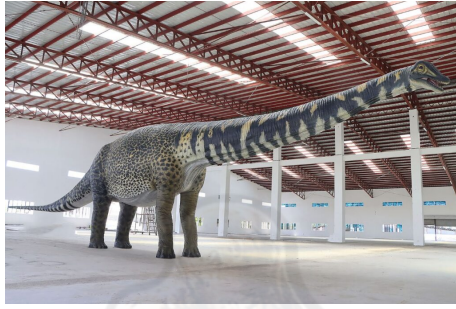

AUSTRALOTITAN | JR 210199

SKU: JR 210199

[Link to item on our website](#)

Price: £24,999.00

Stock: This product is presently out of stock but is available to order. Please contact us before ordering to obtain a delivery date.

Weight

905 kg

Dimensions

1527 × 203 × 384 cm