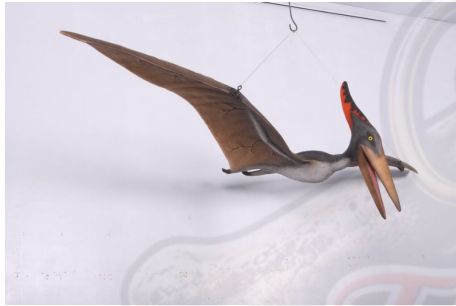

PTERANODON - GELCOAT FINISH | JR 140025

SKU: JR 140025GC

[Link to item on our website](#)

Price: £549.00

Stock: This product is presently out of stock but is available to order. Please contact us before ordering to obtain a delivery date.

Weight

15 kg

Dimensions

307 × 110 × 75 cm