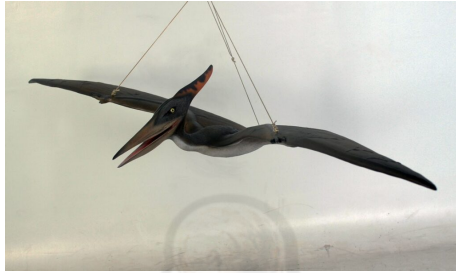

BABY FLYING PTERANODON | JR 110062

SKU: JR 110062

[Link to item on our website](#)

Price: £129.00

Stock: This product is presently out of stock but is available to order. Please contact us before ordering to obtain a delivery date.

Weight	3 kg
Dimensions	149 × 65 × 25 cm