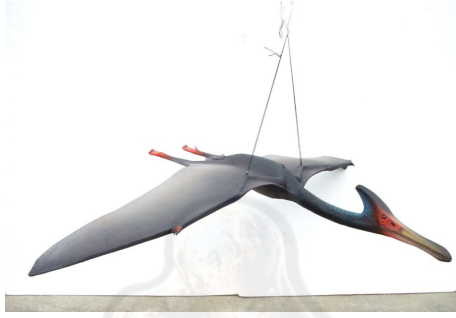

PTERODACTYL | JR 1876

SKU: JR 1876

[Link to item on our website](#)

Price: £199.00

Stock: 3 in stock (can be backordered)

Weight

7 kg

Dimensions

126 × 210 × 20 cm