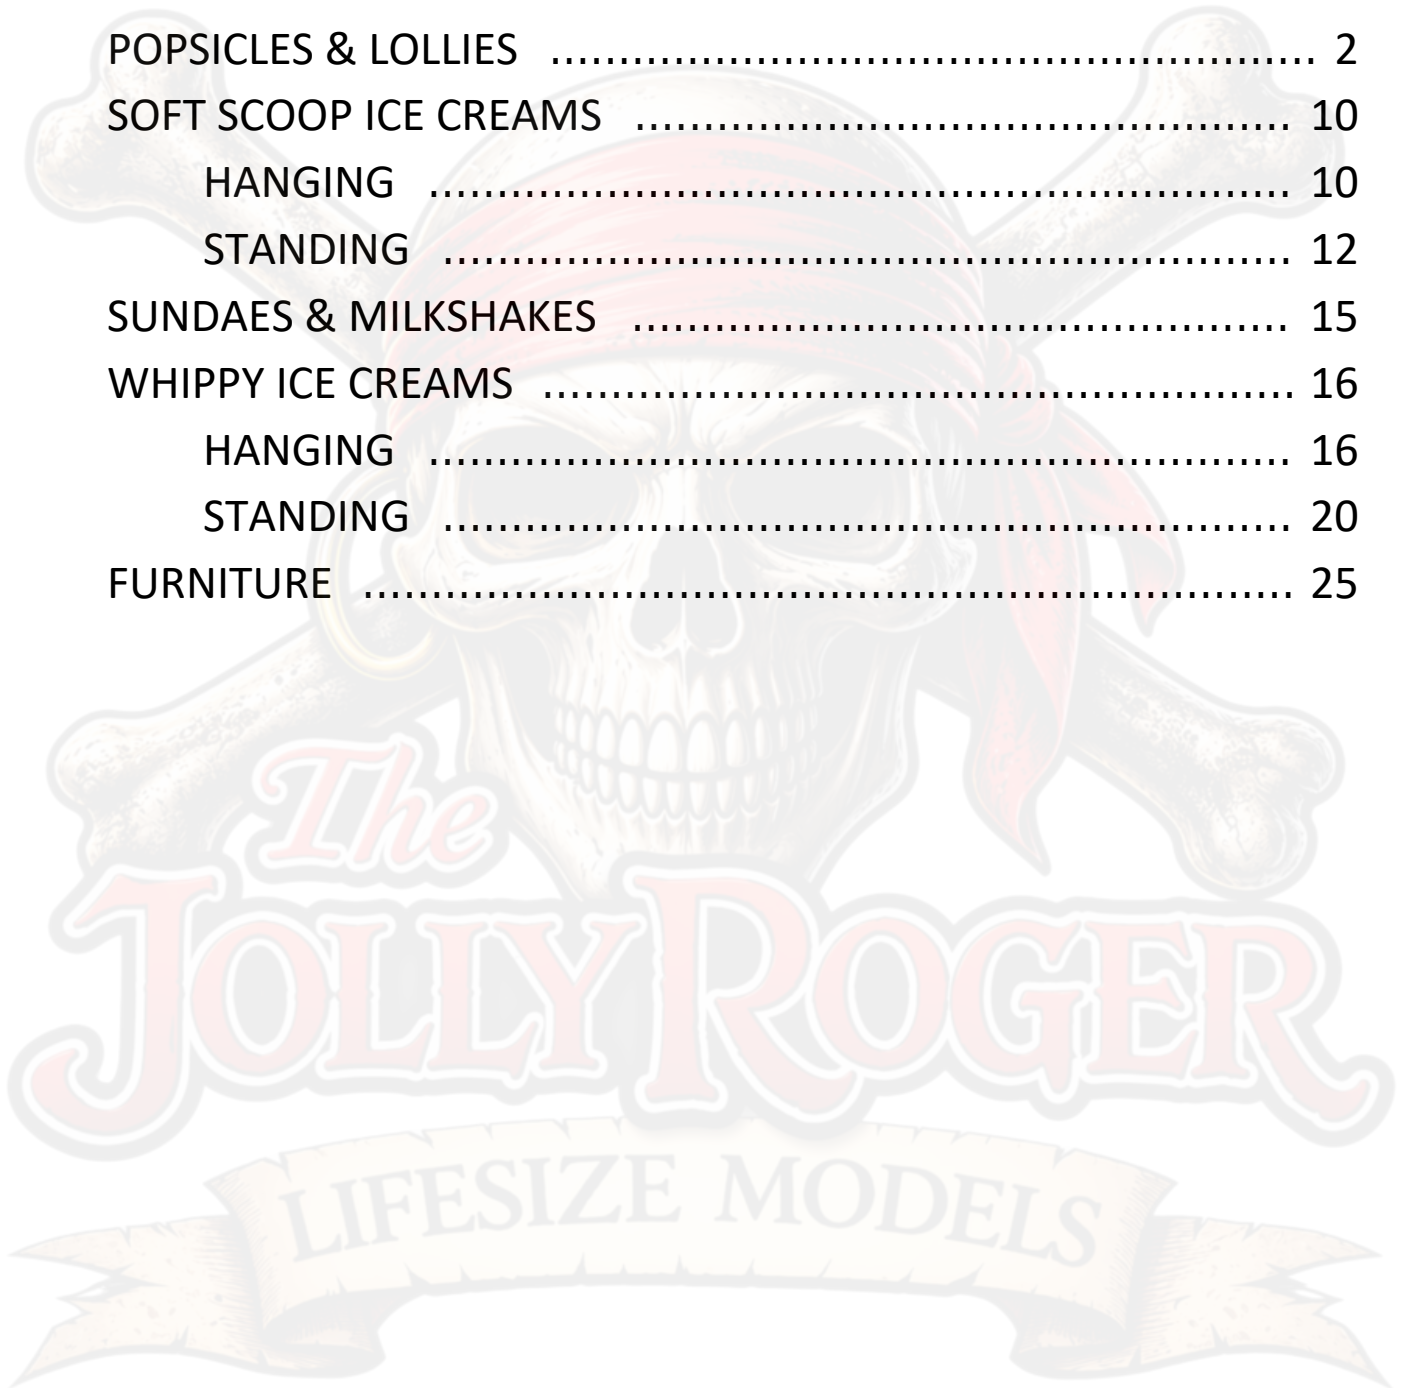

TABLE OF CONTENTS

ICE CREAMS	2
POPSICLES & LOLLIES	2
SOFT SCOOP ICE CREAMS	10
HANGING	10
STANDING	12
SUNDAES & MILKSHAKES	15
WHIPPY ICE CREAMS	16
HANGING	16
STANDING	20
FURNITURE	25

MINI TWIRL LOLLIPOP WITH BASE | S-106