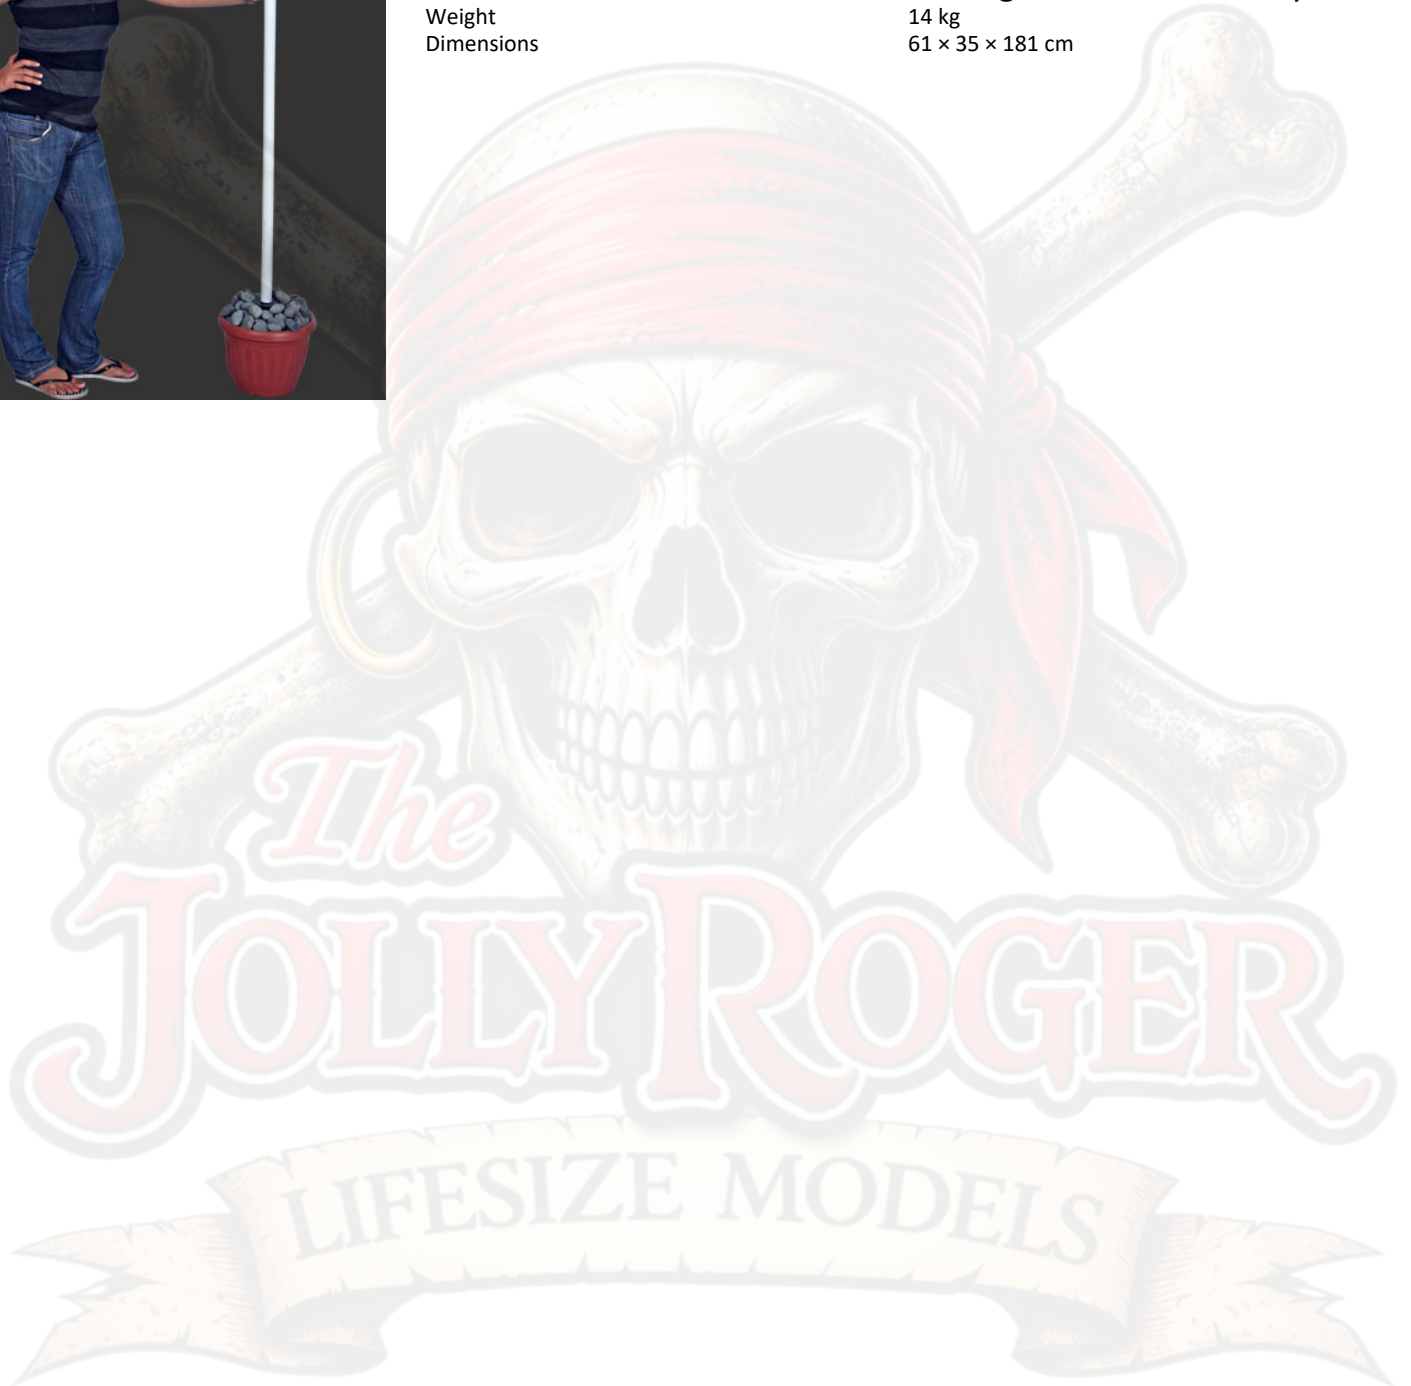

LOLLIPOP | JR 110011

SKU: JR 110011

[Link to item on our website](#)

Price: £189.00

Stock: This product is presently out of stock but is available to order. Please contact us before ordering to obtain a delivery date.

Weight

14 kg

Dimensions

61 × 35 × 181 cm