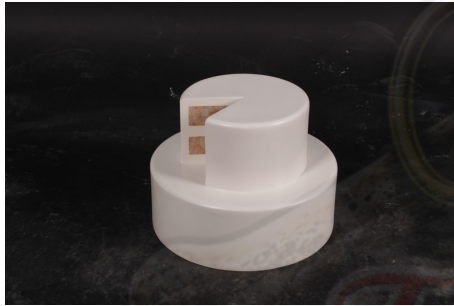

CAKE | JR 170159

SKU: JR 170159

[Link to item on our website](#)

Price: £49.00

Stock: 5 in stock

Weight

3 kg

Dimensions

30 × 30 × 22 cm