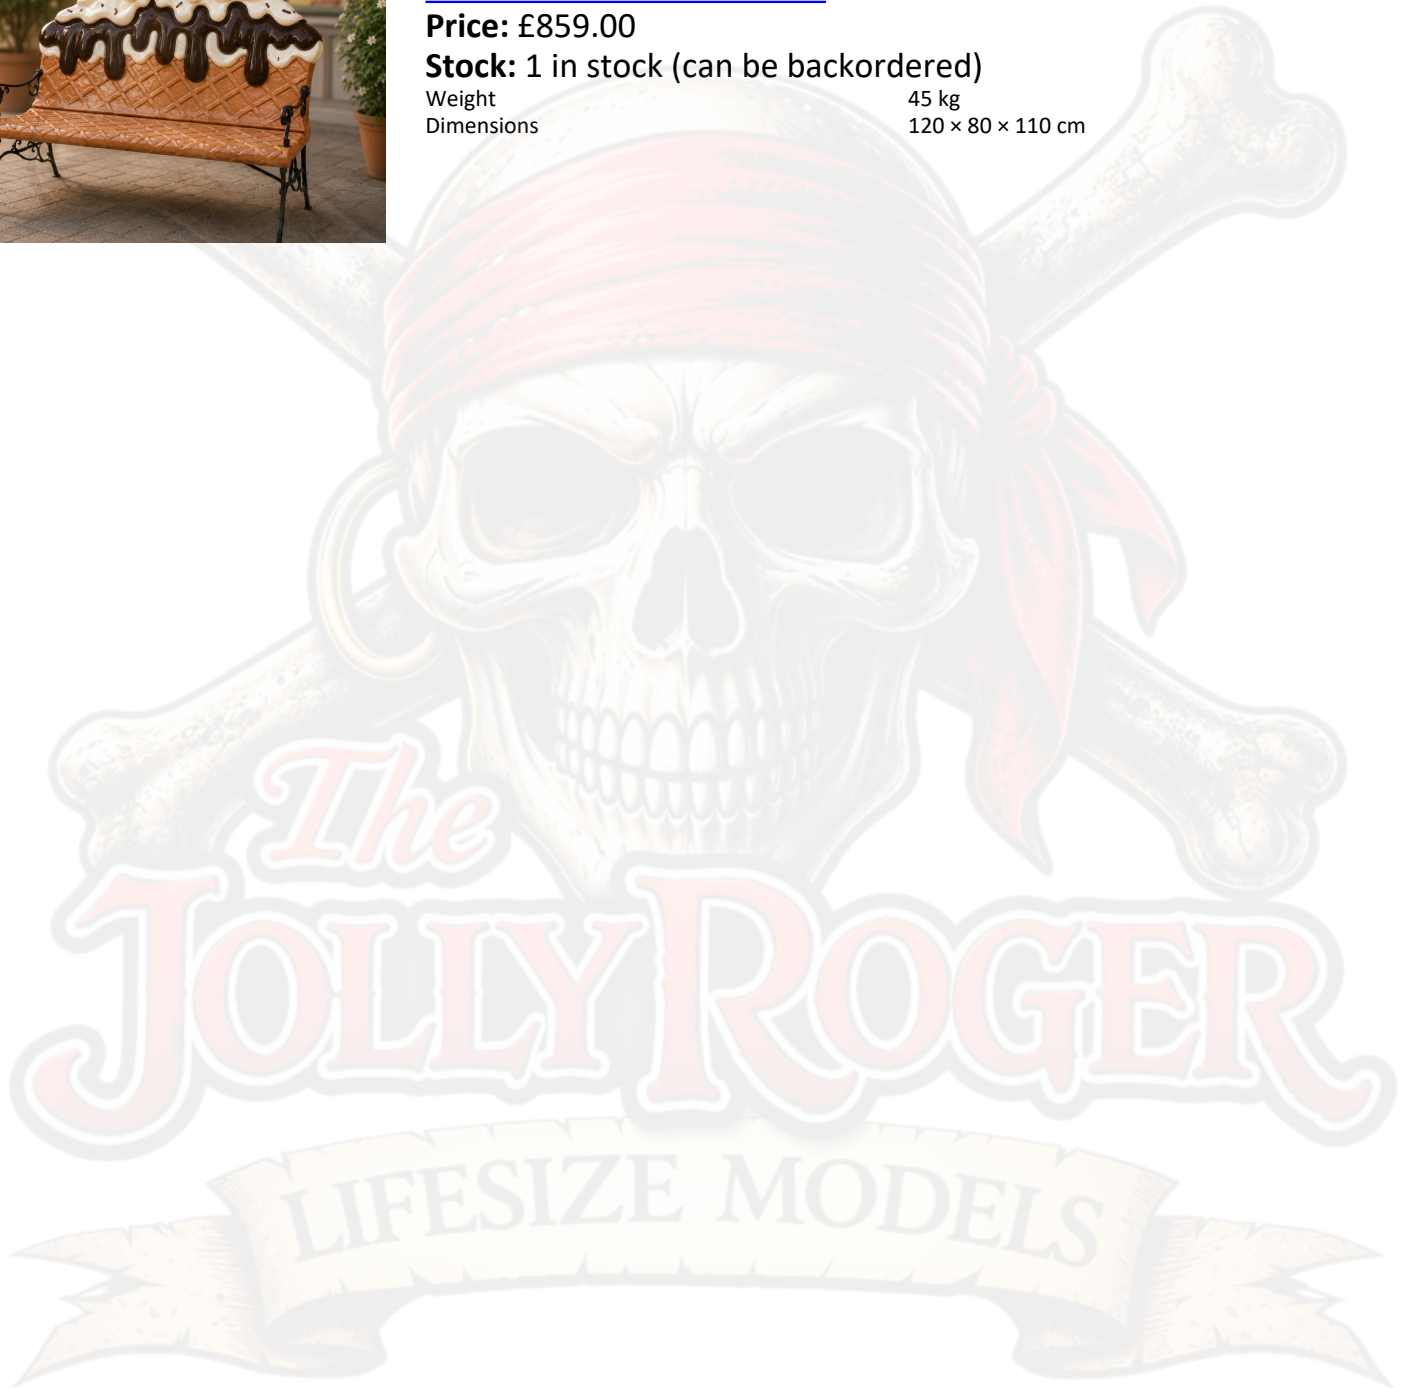

## CHOCOLATE ICE CREAM BENCH | JR 3610

**SKU:** JR 3610C

[Link to item on our website](#)

**Price:** £859.00

**Stock:** 1 in stock (can be backordered)

Weight

45 kg

Dimensions

120 × 80 × 110 cm