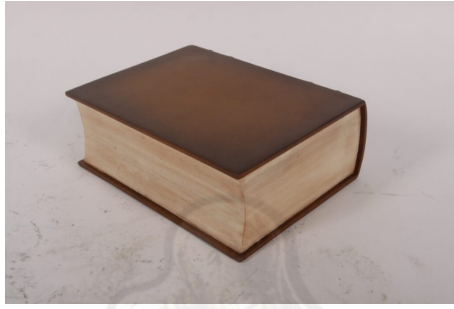

BOOK | JR 170158

SKU: JR 170158

[Link to item on our website](#)

Price: £59.00

Stock: 5 in stock (can be backordered)

Weight

2 kg

Dimensions

30 × 24 × 12 cm