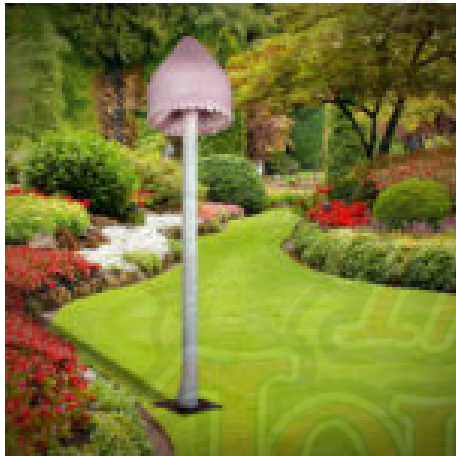

BONNET MUSHROOM 320CM | JR 190092

SKU: JR 190092RW

[Link to item on our website](#)

Price: £659.00

Stock: 1 in stock (can be backordered)

Weight

50 kg

Dimensions

76 × 76 × 325 cm

BONNET MUSHROOM 320CM - PINK FINISH | JR 190092

SKU: JR 190092PINK

[Link to item on our website](#)

Price: £659.00

Stock: 1 in stock (can be backordered)

Weight

50 kg

Dimensions

76 × 76 × 325 cm