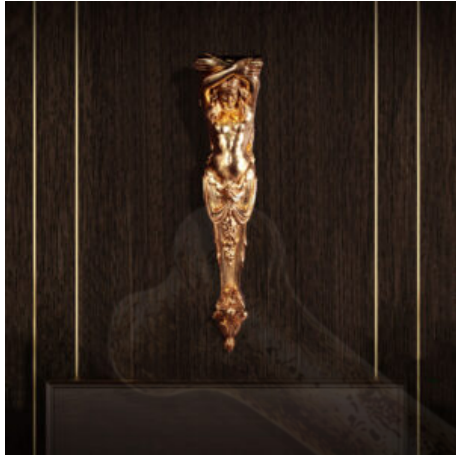

LADY PILASTER - GOLD LEAF EFFECT FINISH | JR 080137

SKU: JR 080137GL

[Link to item on our website](#)

Price: £199.00

Stock: 4 in stock (can be backordered)

Weight	19 kg
Dimensions	38 × 32 × 150 cm