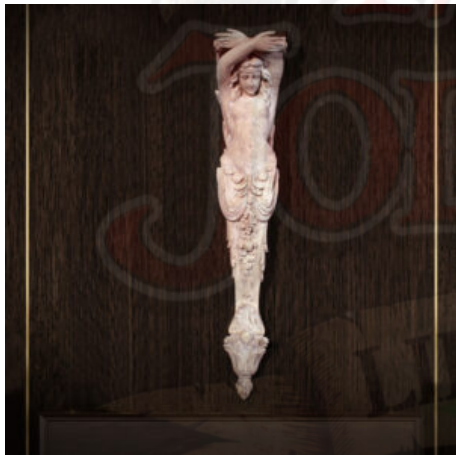

## DECORATIVE GARDEN STATUE - FOUR SEASONS SPRING - NO BASE | JR 090057

**SKU:** JR 090057 No base

[Link to item on our website](#)

**Price:** £399.00

**Stock:** 1 in stock (can be backordered)

Weight	34 kg
Dimensions	50 × 48 × 156 cm