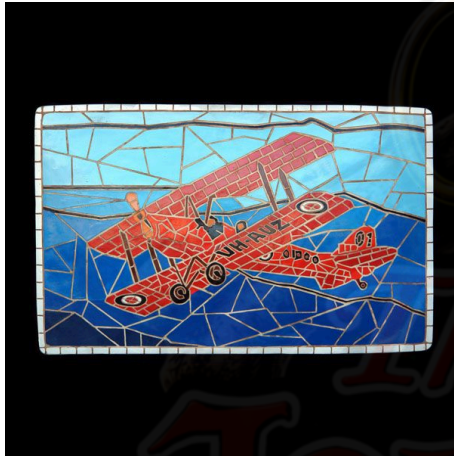

RED BARON MOSAIC DÉCOR | JR 2675

SKU: JR 2675

[Link to item on our website](#)

Price: £149.00

Stock: 1 in stock (can be backordered)

Weight

7 kg

Dimensions

82 × 0.7 × 53 cm