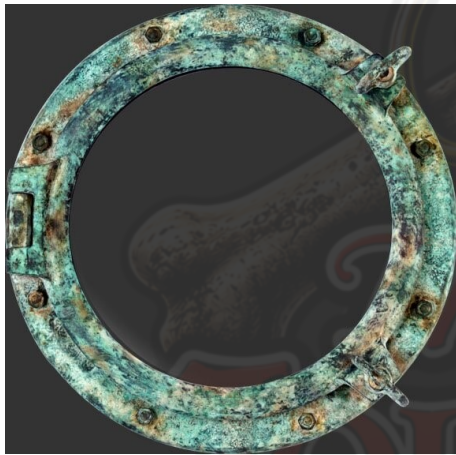

PORTHOLE WINDOW | JR 090062

SKU: JR 090062

[Link to item on our website](#)

Price: £99.00

Stock: 3 in stock (can be backordered)

Weight	5 kg
Dimensions	61 × 5 × 61 cm