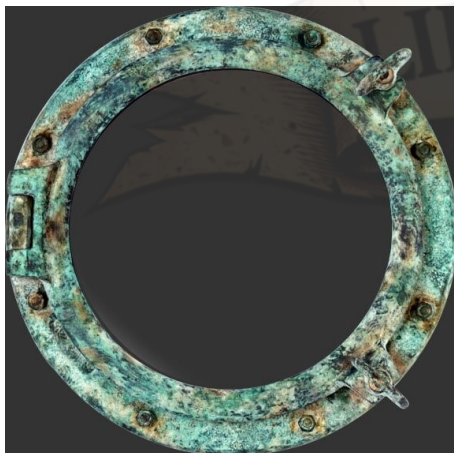

Weight	85 kg
Dimensions	353 × 71 × 52 cm

PORTHOLE MIRROR - BRONZE EFFECT FINISH | JR 090065

SKU: JR 090065

[Link to item on our website](#)

Price: £99.00

Stock: 1 in stock (can be backordered)

Weight	4 kg
Dimensions	50 × 5 × 50 cm