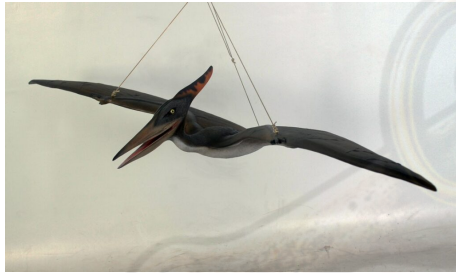

BABY FLYING PTERANODON | JR 110062

SKU: JR 110062

[Link to item on our website](#)

Price: £129.00

Stock: This product is presently out of stock but is available to order. Please contact us before ordering to obtain a delivery date.

Weight

3 kg

Dimensions

149 × 65 × 25 cm