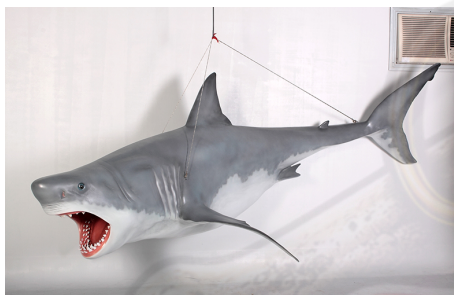

PANDA - SLOUCHING | JR 110107

SKU: JR 110107

[Link to item on our website](#)

Price: £369.00

Stock: 1 in stock (can be backordered)

Weight

16 kg

Dimensions

102 × 81 × 88 cm

SHARK 12FT - HANGING | JR 100073

SKU: JR 100073

[Link to item on our website](#)

Price: £779.00

Stock: This product is presently out of stock but is available to order. Please contact us before ordering to obtain a delivery date.

Weight

50 kg

Dimensions

335 × 193 × 125 cm