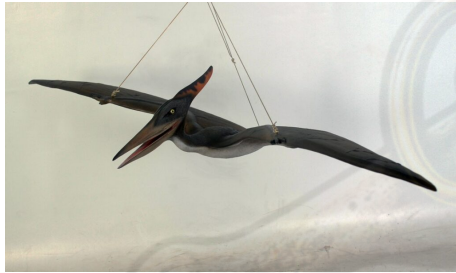

BABY FLYING PTERANODON | JR 110062

SKU: JR 110062

[Link to item on our website](#)

Price: £129.00

Stock: This product is presently out of stock but is available to order. Please contact us before ordering to obtain a delivery date.

Weight	3 kg
Dimensions	149 × 65 × 25 cm